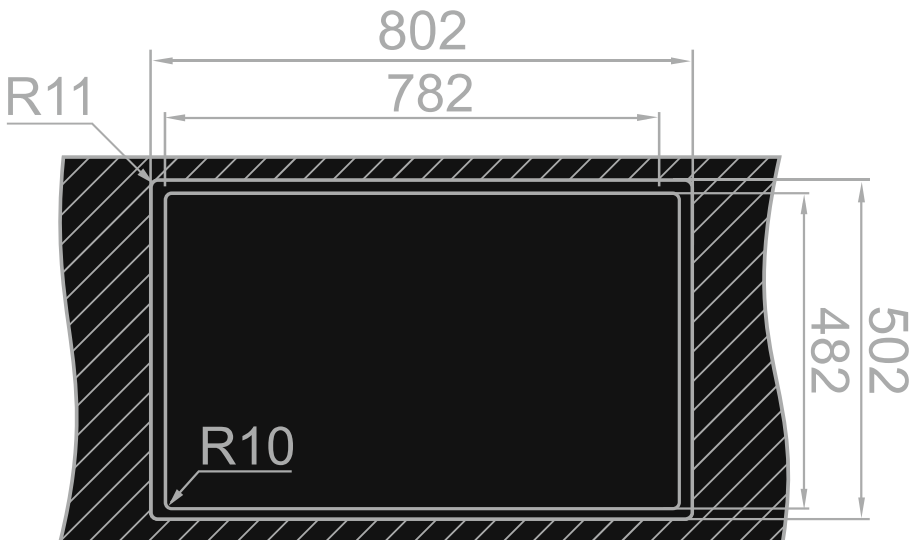

RODI ELITE || Box Line 80 Flat

Main Image

Technical Drawing

Integrated Installation

Overmount Installation

Technical Details

External Measure: 800x500mm

Cabinet: 600mm

Bowl Measure: 340x400mm

Finishings: ■

Depth: 200mm

Versions: Right or left

Radius: 0mm

Supplied with:

Package: Individual box

RODI SINKS AND IDEAS, S.A.
Apartado 1, 3801-551 - Eixo
Aveiro- Portugal