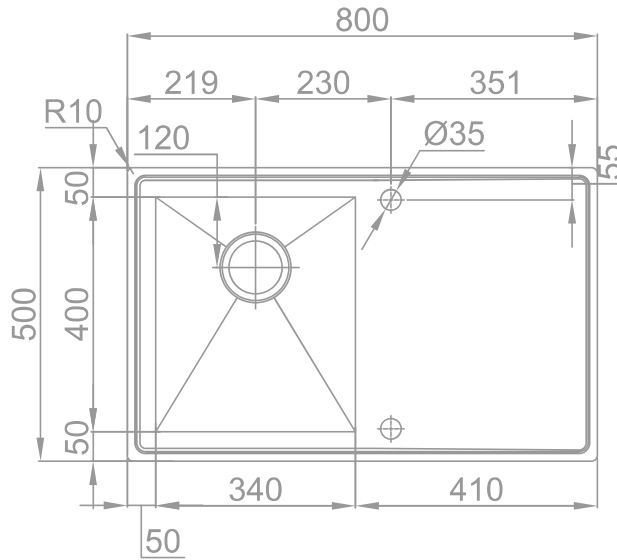

RODI ELITE || Box Line 80 Flat

Main Image

Technical Drawing

Integrated Installation

Overmount Installation

Technical Details

External Measure: 800x500mm

Cabinet: 600mm

Bowl Measure: 340x400mm

Finishings: ■

Depth: 200mm

Versions: Right or left

Radius: 0mm

Supplied with:

Package: Individual box

RODI SINKS AND IDEAS, S.A.
Apartado 1, 3801-551 - Eixo
Aveiro- Portugal