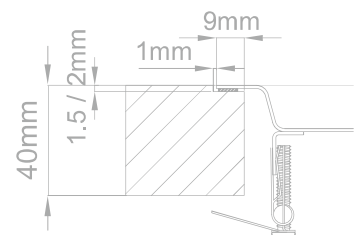

RODI ELITE || Box Line 80 Flat

Main Image

Technical Drawing

Integrated Installation

Overmount Installation

Technical Details

External Measure: 800x500mm

Cabinet: 600mm

Bowl Measure: 340x400mm

Finishings: ■

Depth: 200mm

Versions: Right or left

Radius: 0mm

Supplied with:

Package: Individual box

RODI SINKS AND IDEAS, S.A.
Apartado 1, 3801-551 - Eixo
Aveiro- Portugal