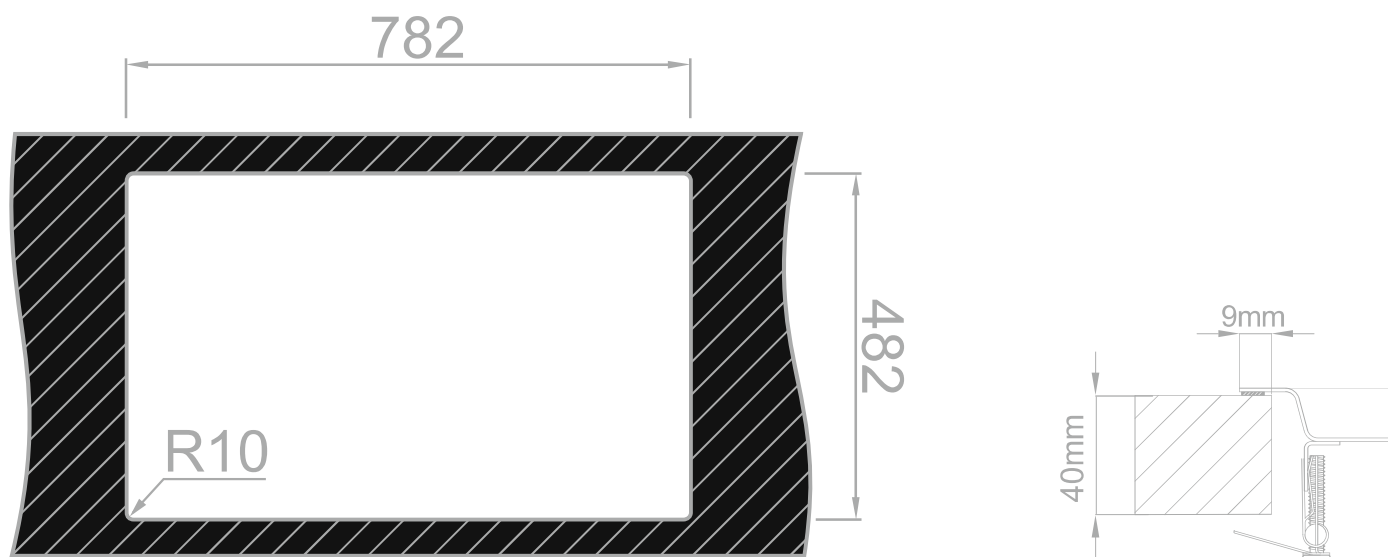

RODI ELITE || Box Line 80 Flat

Main Image

Technical Drawing

Integrated Installation

Overmount Installation

Technical Details

External Measure: 800x500mm

Cabinet: 600mm

Bowl Measure: 340x400mm

Finishings: ■

Depth: 200mm

Versions: Right or left

Radius: 0mm

Supplied with:

Package: Individual box

RODI SINKS AND IDEAS, S.A.
Apartado 1, 3801-551 - Eixo
Aveiro- Portugal